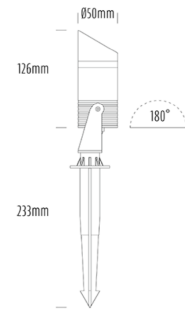

TR-455-BK

Boss Eco

SPECIFICATIONS

Product Code	TR-455-BK
Construction Material	CNC Machined Aluminium
Body Colour	Black Powder Coat (Al)
Cable	1m Figure 8 Twin Core
IP Rating	IP65
Warranty	2 Year Aqualux Warranty
Control Gear	12~24V AC / 24V DC
Rated Power	6W
Nominal Lumens	400 lm
CCT / Colour	3000K / 600mA
Optical	38
CRI	80
Other	1m Aqualux Cable
Dimming	Optional 10V PWM (DC)

INTRODUCTION

The Boss "ECO" Spike is an adjustable spotlight perfect for lighting projects of every budget. Manufactured from Aluminium and finished in a durable, textured black powder coat, the Boss comes with a 6W integrated CREE LED chip.