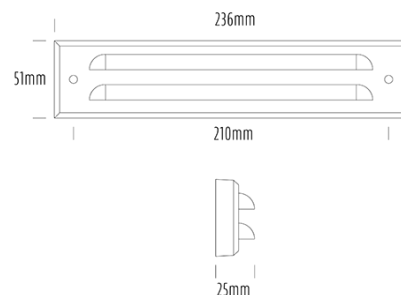

TR-420

Louvered Step Light Surface Mounted

SPECIFICATIONS

Family	Hydra
Construction Material	Solid Cast Brass
IP Rating	IP65
Warranty	3 Year
Body Colour	Aged Brass, Black, Satin Chrome
Control Gear	12~24V AC / 24V DC
Rated Power	7W
CCT / Colour	3000K
Optical	Frosted Lens
CRI	80
Dimming	Optional 10V PWM (DC)

INTRODUCTION

Surface mounted step light louver made from solid brass.